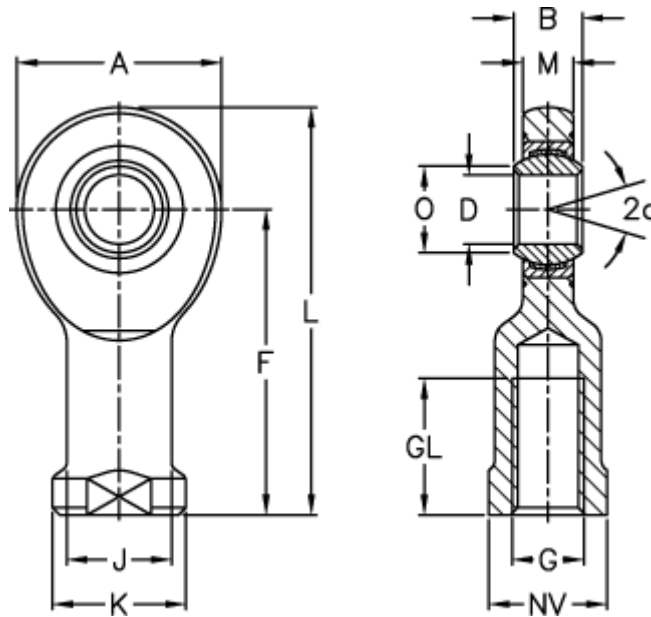

Data Sheet

Article number: 03468012
Description: Fluro Rod end EI 12D-NIRO
Note: 12

Measures

A	= 34	J	= 17.5
a (degrees)	= 11	K	= 22
B	= 10	L	= 67
D	= 12	M	= 8
Dynamic drive (kN)	= 14	NV	= 19
F	= 50	O	= 14.9
g	= M12	Static drive kN	= 18
GL	= 22	Weight	= 96